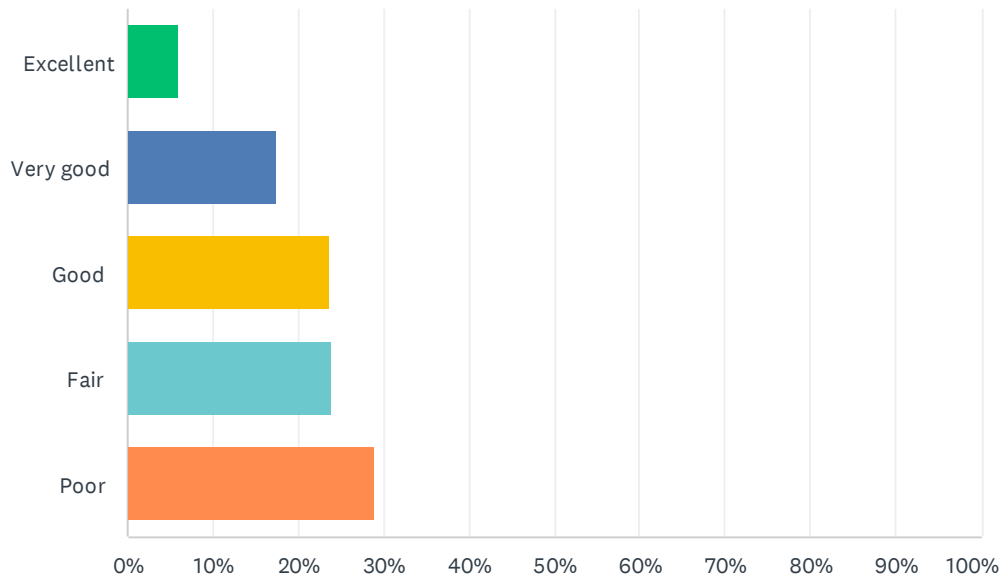

Q4 How do you rate the most recent District leaf collection?

Answered: 406 Skipped: 7

ANSWER CHOICES	RESPONSES	
Excellent	5.91%	24
Very good	17.49%	71
Good	23.65%	96
Fair	23.89%	97
Poor	29.06%	118
TOTAL		406